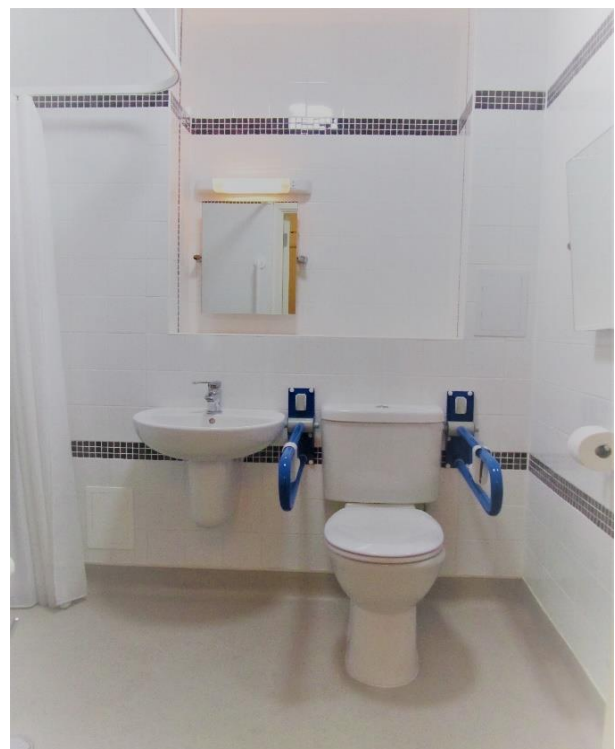

*Level access shower room comprising thermostatically controlled electric shower, DDA compliant seat and non-slip safety flooring*

*Wheel chair users ramp with powder coated part M compliant handrail system.*

*Level access shower room showing raised height WC and drop down hand rails*

*Level access shower room comprising wall hung WC pan, drop down hand rails and non-slip safety flooring*

Abbey Builders (London) Ltd,  
Unit 24 Wadsworth Business Centre, 21 Wadsworth Road, Perivale,  
Greenford, Middlesex, UB6 7LQ